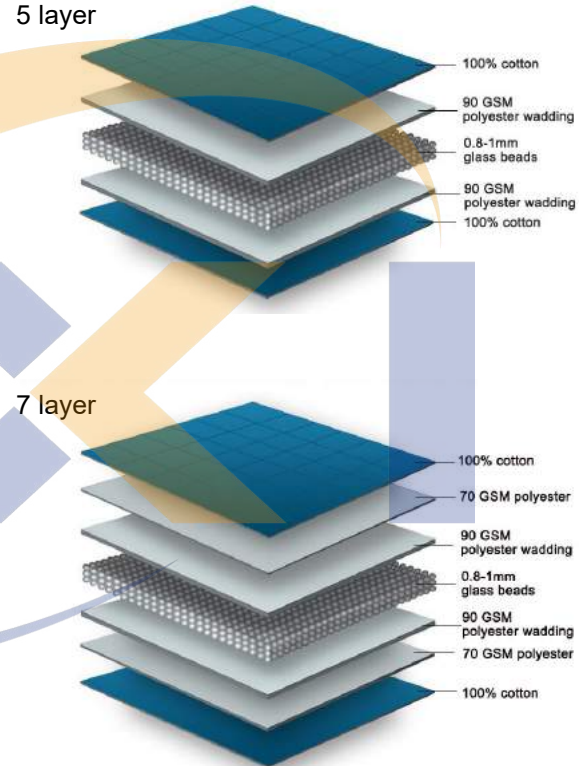

Weighted Blanket

Fabric: Polyester/100% Cotton/Bamboo/Organic cotton/100% Cotton printing/Satin.

Filling: Polyester wadding + 0.8-1mm glass beads.

Structure: 5 layer / 7 layer.

Quilting size: 15 * 15cm / 12 * 12cm / 10 * 10cm / 8 * 8cm.

Color: Gray/Custom.

Packaging: Non-woven packaging bag/Cusotm.

MOQ: 10 pieces.

Delivery time: 7-15 days.

Product pictures: Free of charge.

Samples: Custom samples are accepted.